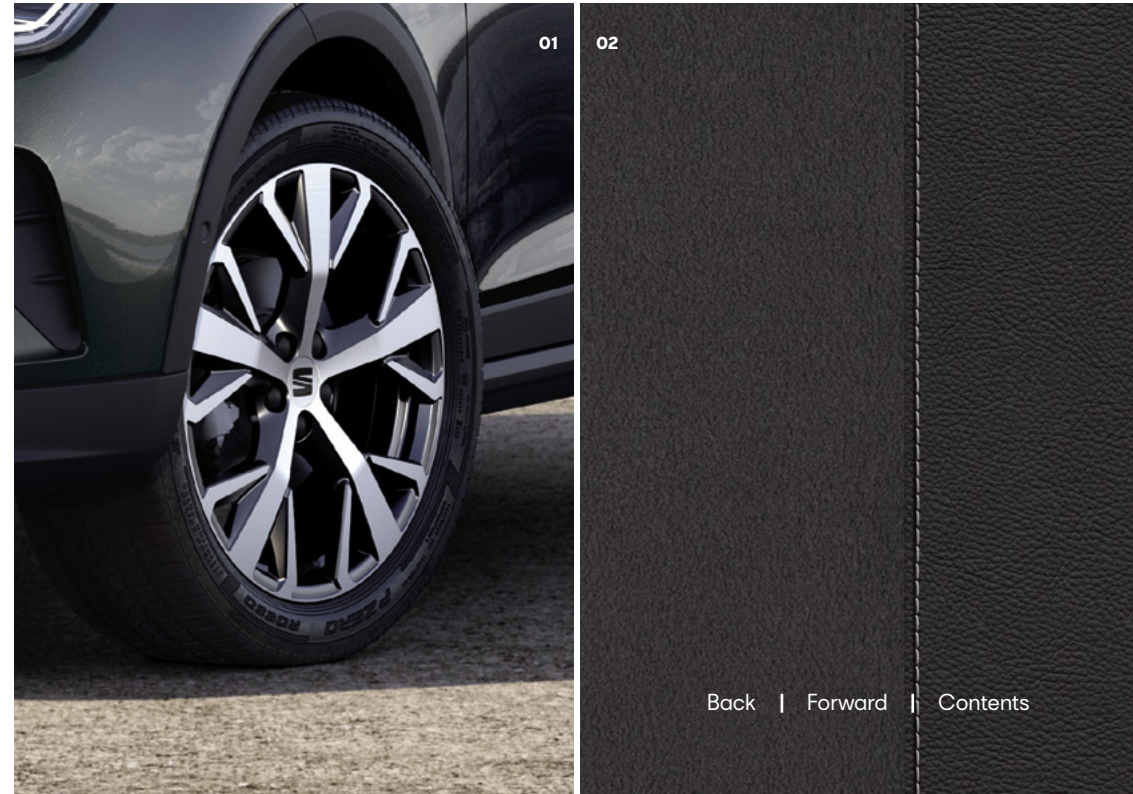

Model shown: Arona XPERIENCE Lux in Dark Camouflage metallic paint with White roof.