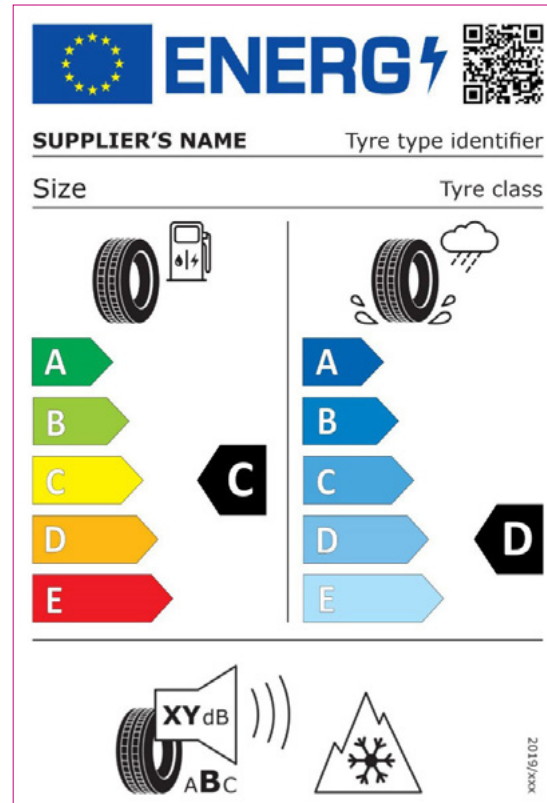

Your tyre label.

They may not be the first part of your SEAT you notice, but your tyres play a vital role in keeping you on the road. Your EU tyre label tells you everything you need to know.

You'll see detailed information on your tyres and their technical specifications on the SEAT online car configurator. Click [here](#) to start building your SEAT now.

Due to the variation of tyres that may be fitted during production, the configurator will show multiple tyre labels. It is not possible to select a specific tyre when ordering a vehicle.

Fuel efficiency

This is a measure of 'rolling resistance' – in other words, the amount of energy lost through motion. The lower the rolling resistance, the lower your fuel consumption, with tyres rated as class A being the most efficient.

Wet grip

Rigorous testing ensures your tyres give great handling and performance in all conditions. Wet grip specifically measures how well you can brake in wet conditions, with grade A giving the shortest stopping distance.

External noise

Tyres are carefully measured so you know exactly how much noise they'll make while driving. If decibels don't mean a lot to you, don't worry. Each tyre also falls into a noise class A being the quietest and C the loudest.