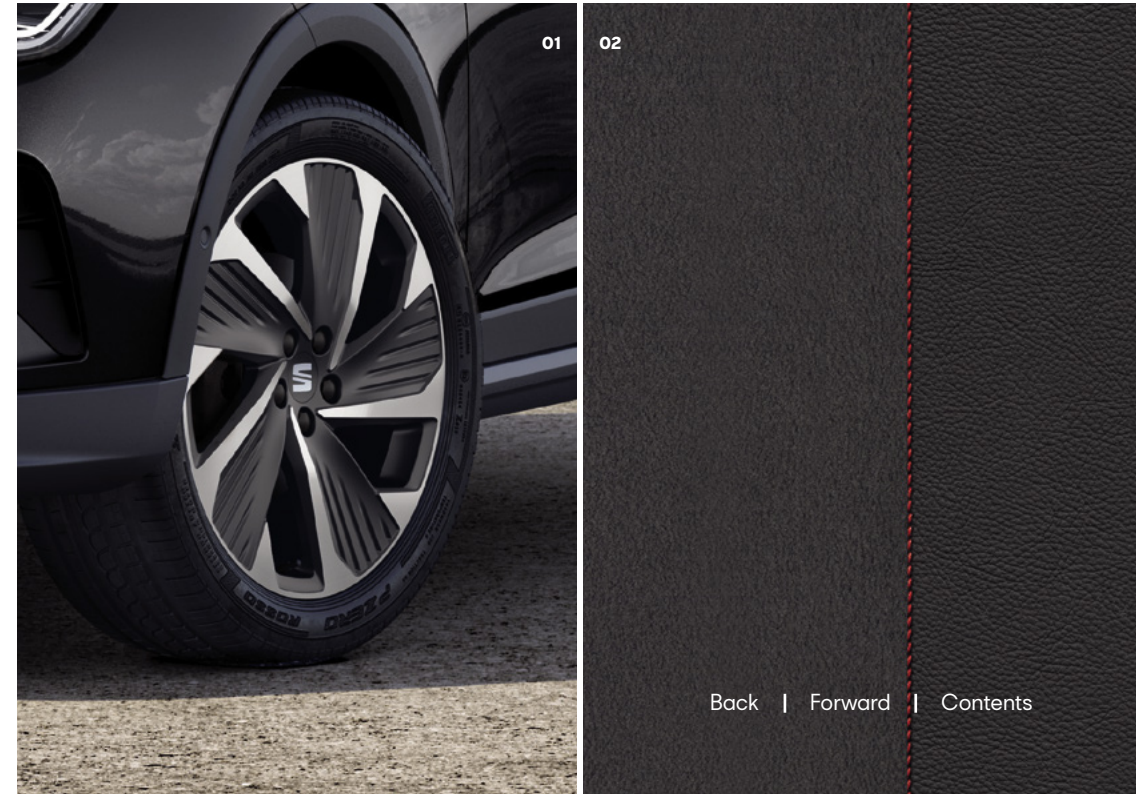

Model shown: Arona FR Sport in Midnight Black metallic paint with Midnight Black roof.

1. **01.** 18" 'Performance' alloy wheels.
2. **02.** Black microsuede with contrast stitching in Lava Red.

*Price is for Arona FR Sport 1.0 TSI 110PS.