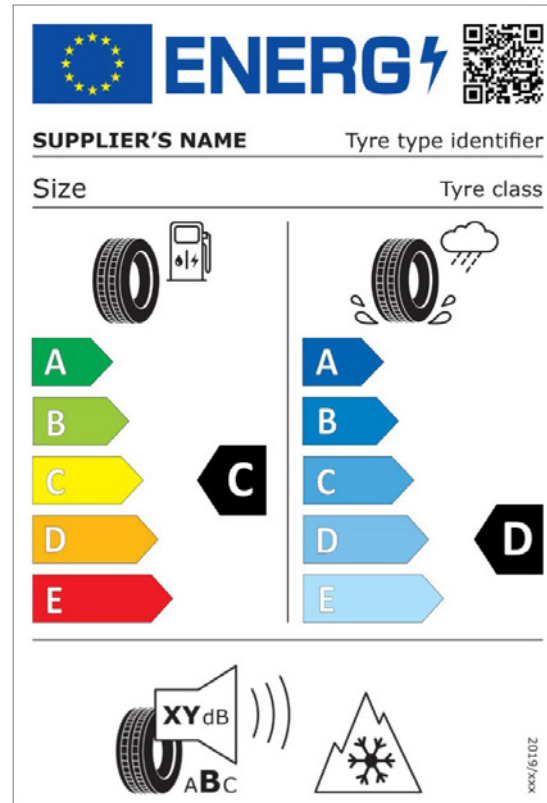

Your tyre label.

They may not be the first part of your SEAT you notice, but your tyres play a vital role in keeping you on the road. Your EU tyre label tells you everything you need to know.

You'll see detailed information on your tyres and their technical specifications on the SEAT online car configurator. Click [here](#) to start building your SEAT now.

Due to the variation of tyres that may be fitted during production, the configurator will show multiple tyre labels. It is not possible to select a specific tyre when ordering a vehicle.

Fuel efficiency

This is a measure of 'rolling resistance' – in other words, the amount of energy lost through motion. The lower the rolling resistance, the lower your fuel consumption, with tyres rated as class A being the most efficient.

Wet grip

Rigorous testing ensures your tyres give great handling and performance in all conditions. Wet grip specifically measures how well you can brake in wet conditions, with grade A giving the shortest stopping distance.

External noise

Tyres are carefully measured so you know exactly how much noise they'll make while driving. If decibels don't mean a lot to you, don't worry. Each tyre also falls into a noise class A being the quietest and C the loudest.