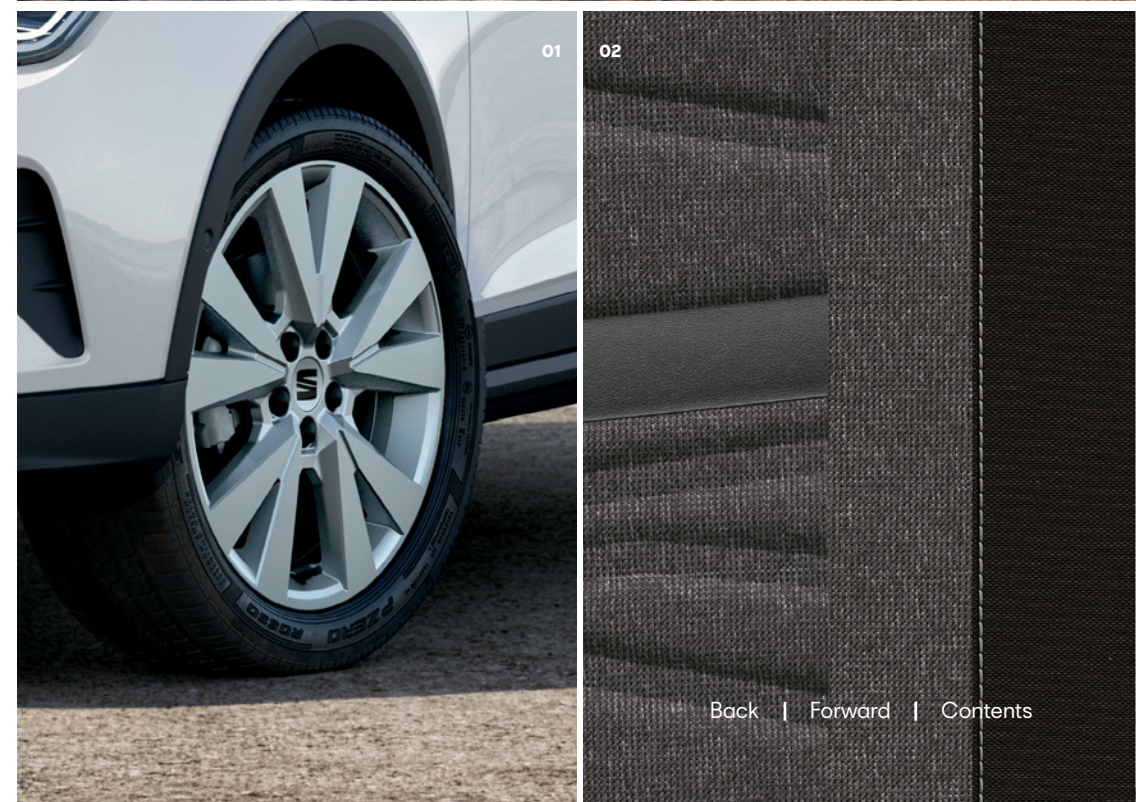

Model shown: Arona XPERIENCE in Nevada White with Midnight Black roof.