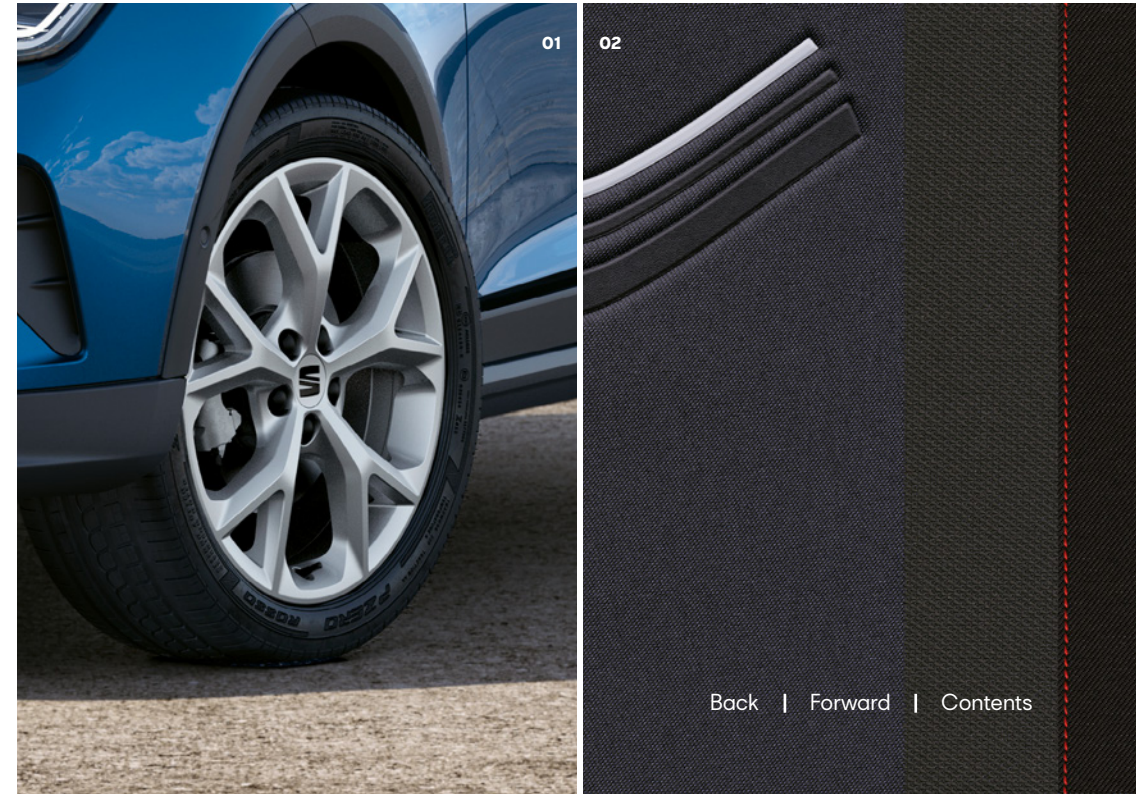

Model shown: Arona FR in Sapphire Blue metallic paint with Midnight Black roof.