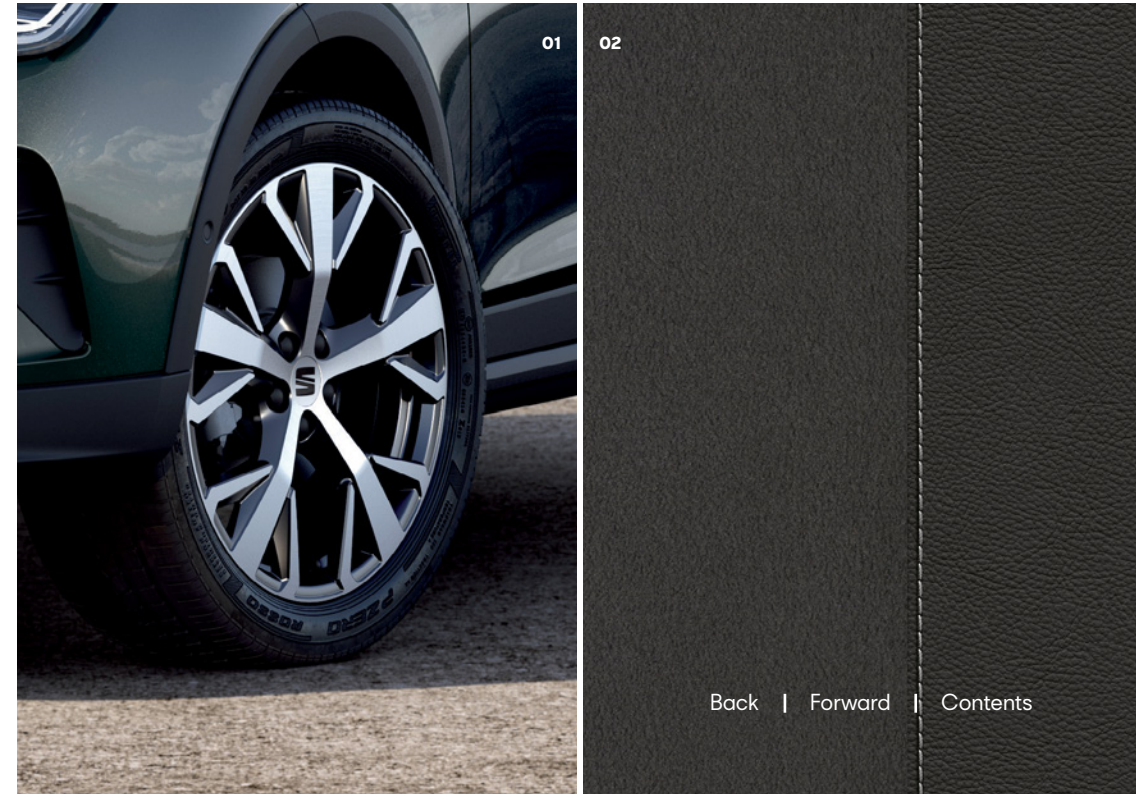

Model shown: Arona XPERIENCE Lux in Dark Camouflage metallic paint with White roof.