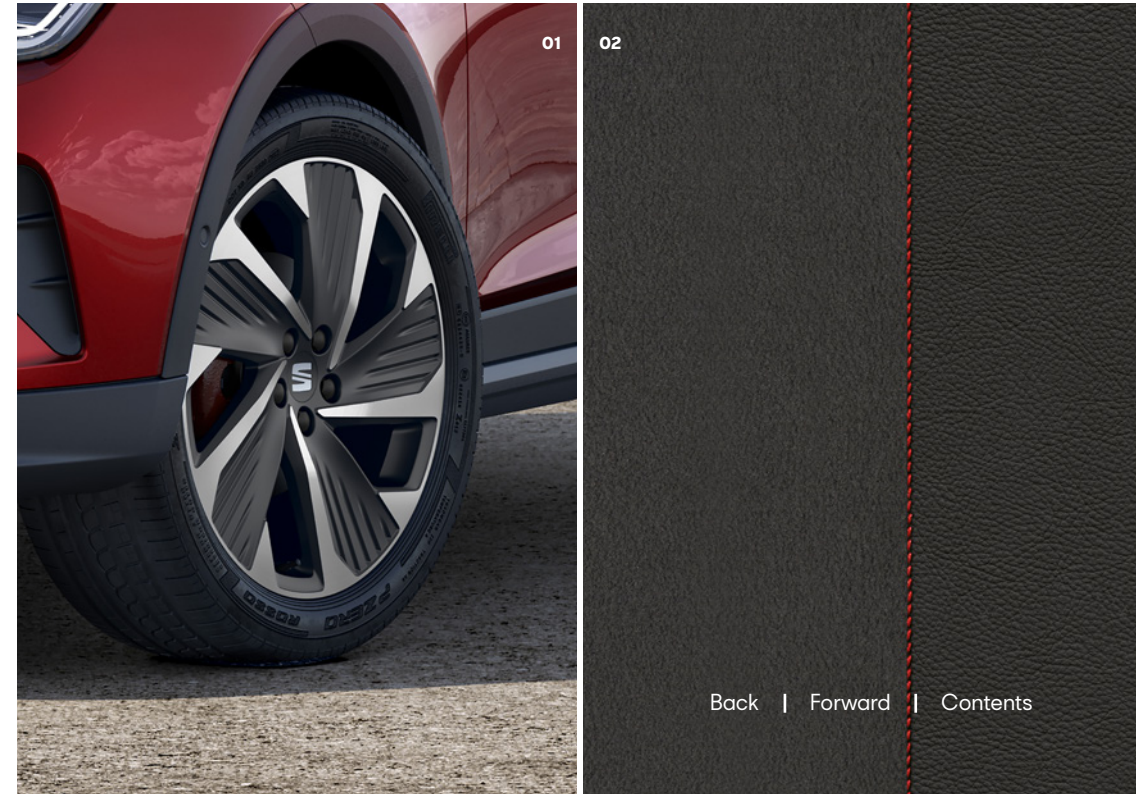

Model shown: Arona FR Sport in Desire Red metallic paint with Grey roof.