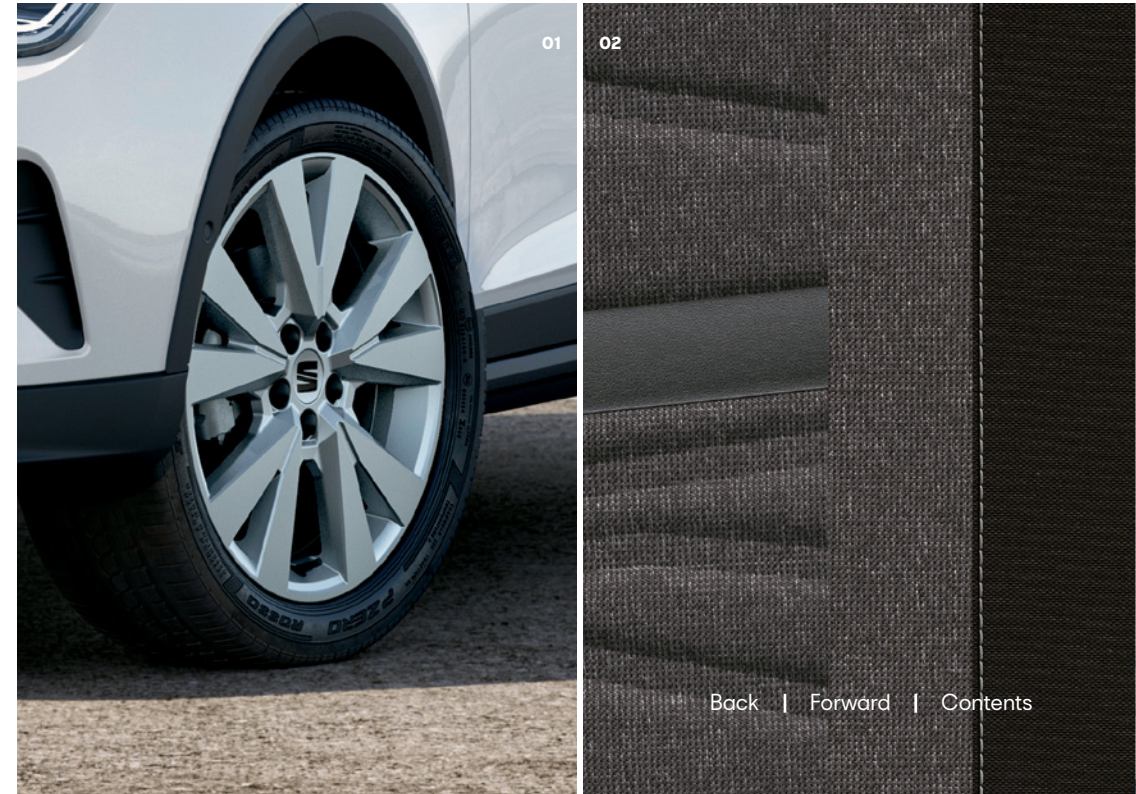

Model shown: Arona XPERIENCE in Nevada White with Midnight Black roof.