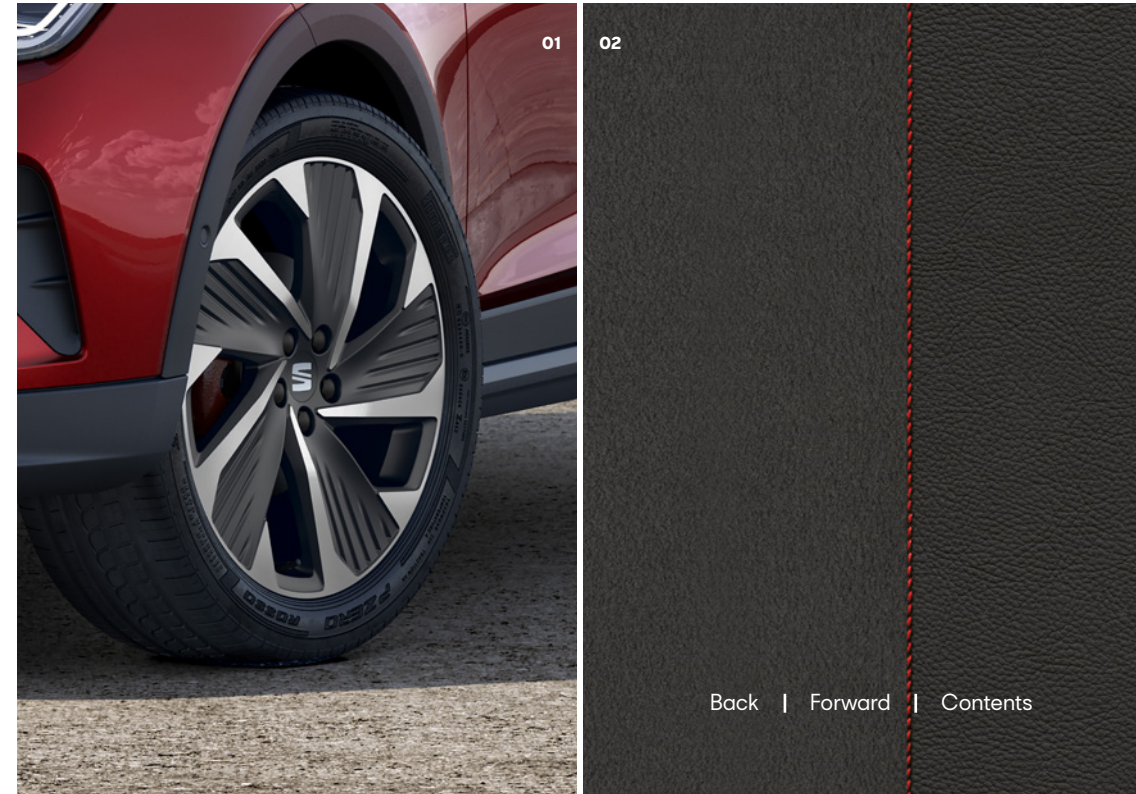

Model shown: Arona FR Sport in Desire Red metallic paint with Black roof.