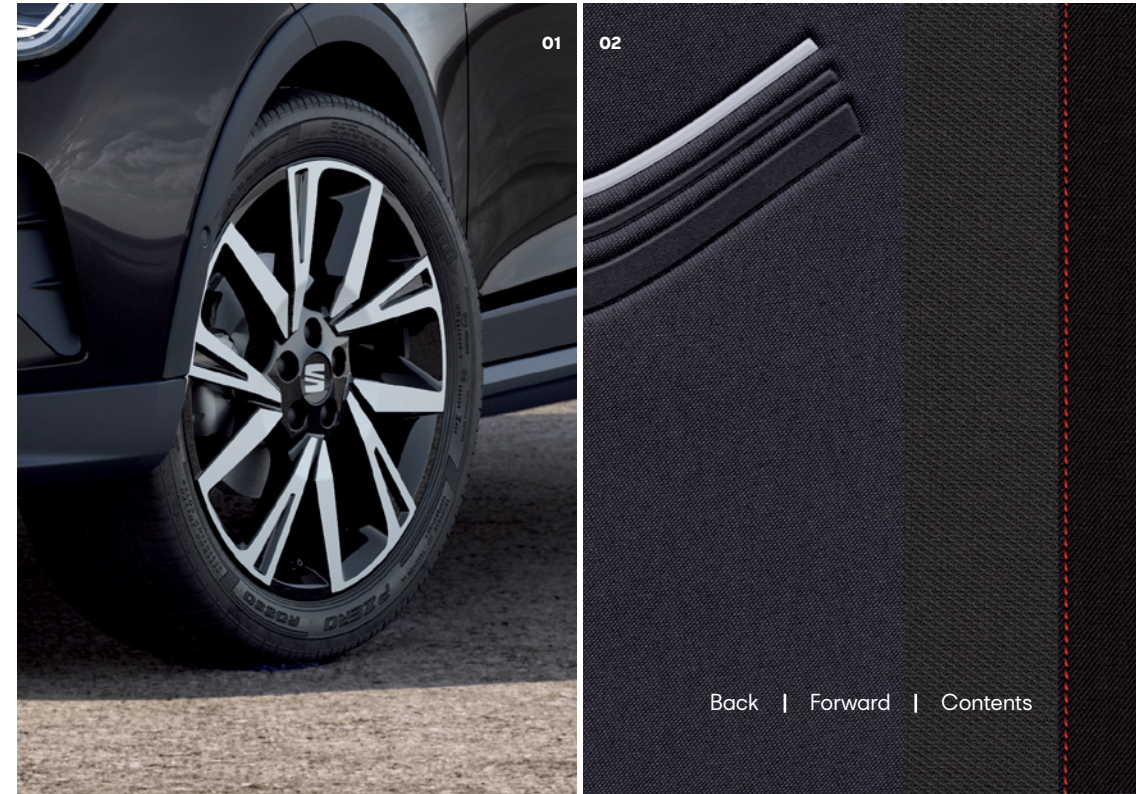

- Alarm with back-up horn and tow-away protection

01. 18" Machined alloy wheels.

02. Microsuede seats.

*Price for Arona FR Edition 1.0 TSI 110PS.

Model shown: Arona FR Edition in Midnight Black with Grey roof.