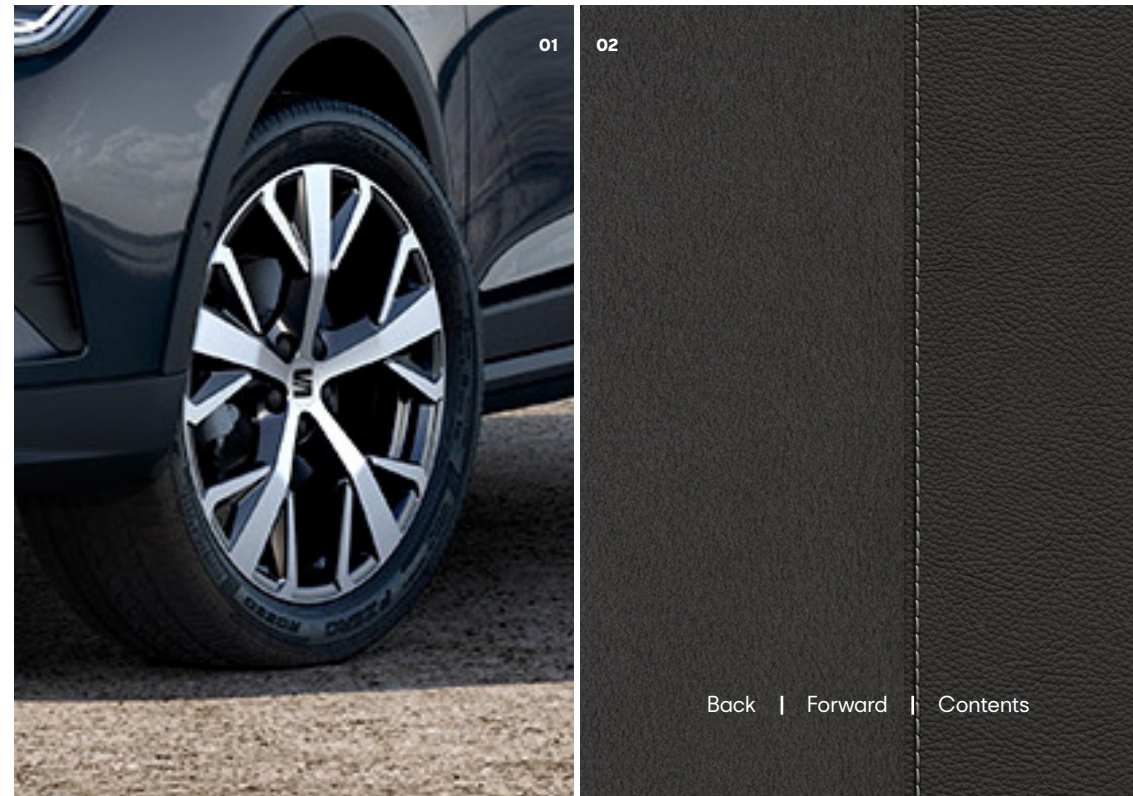

Model shown: Arona XPERIENCE Lux in Magnetic Grey metallic paint with White roof.