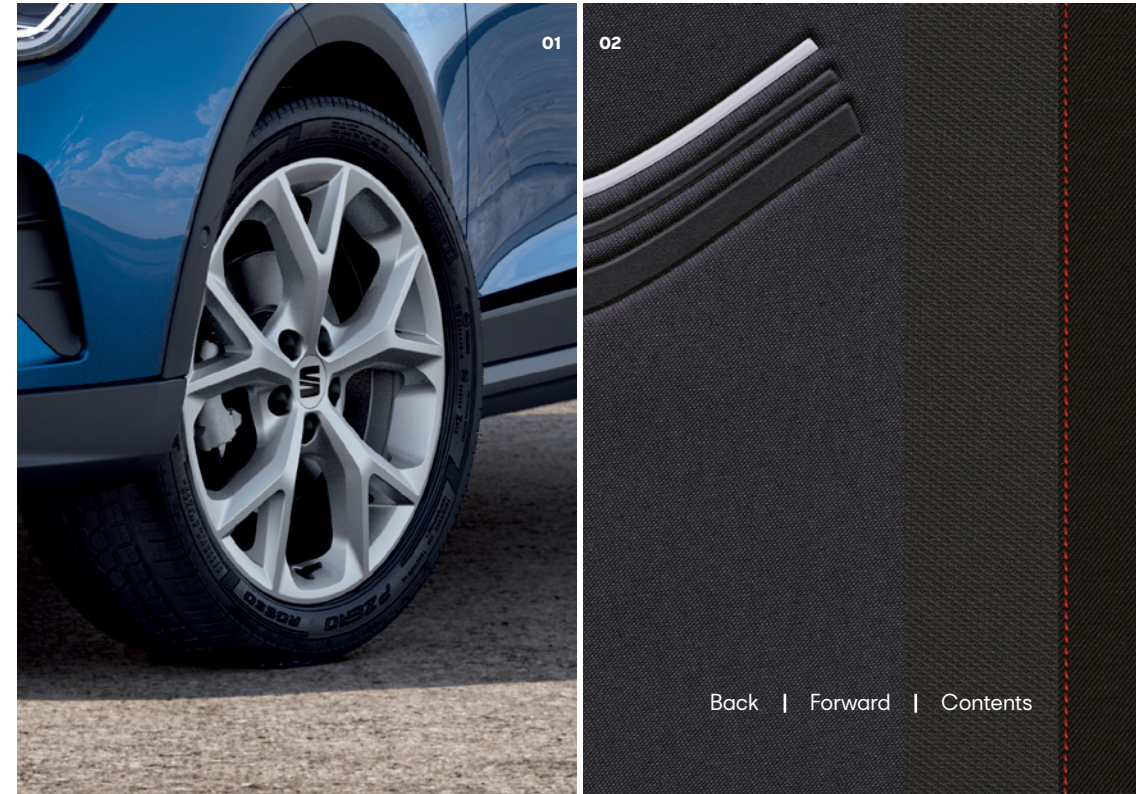

Model shown: Arona FR in Sapphire Blue metallic paint.