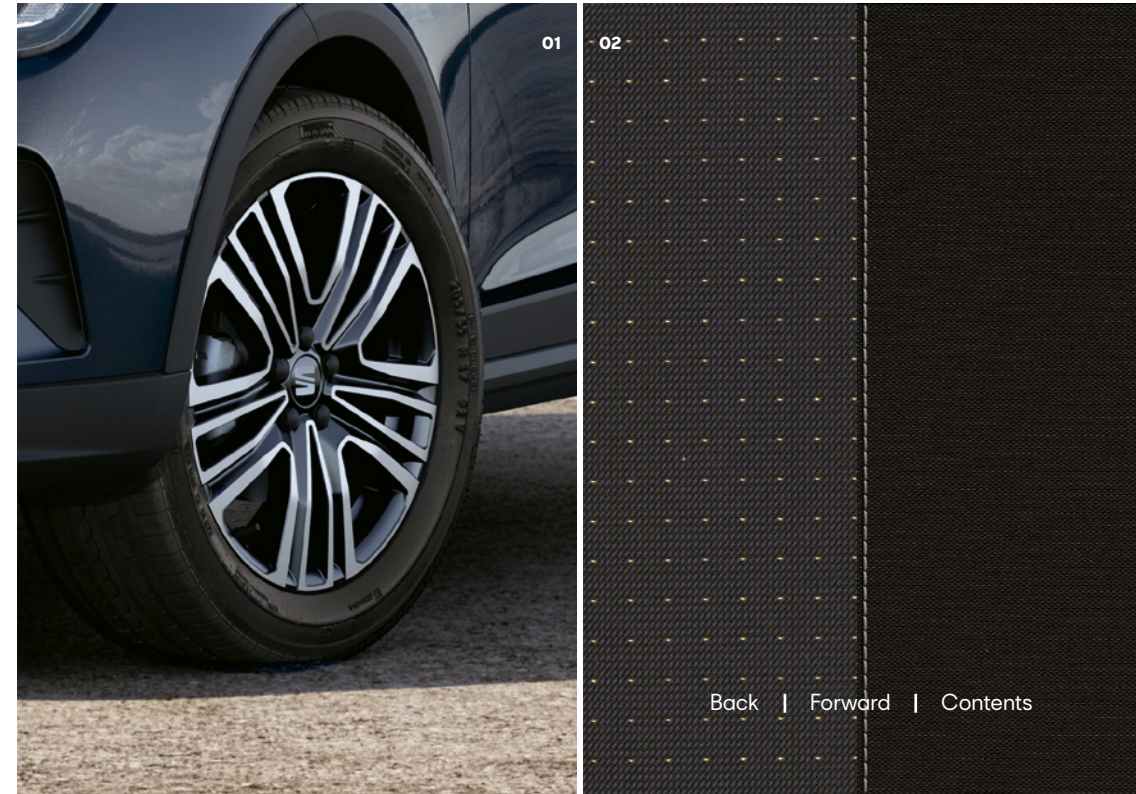

Model shown: Arona SE in Magnetic Grey with Black roof.